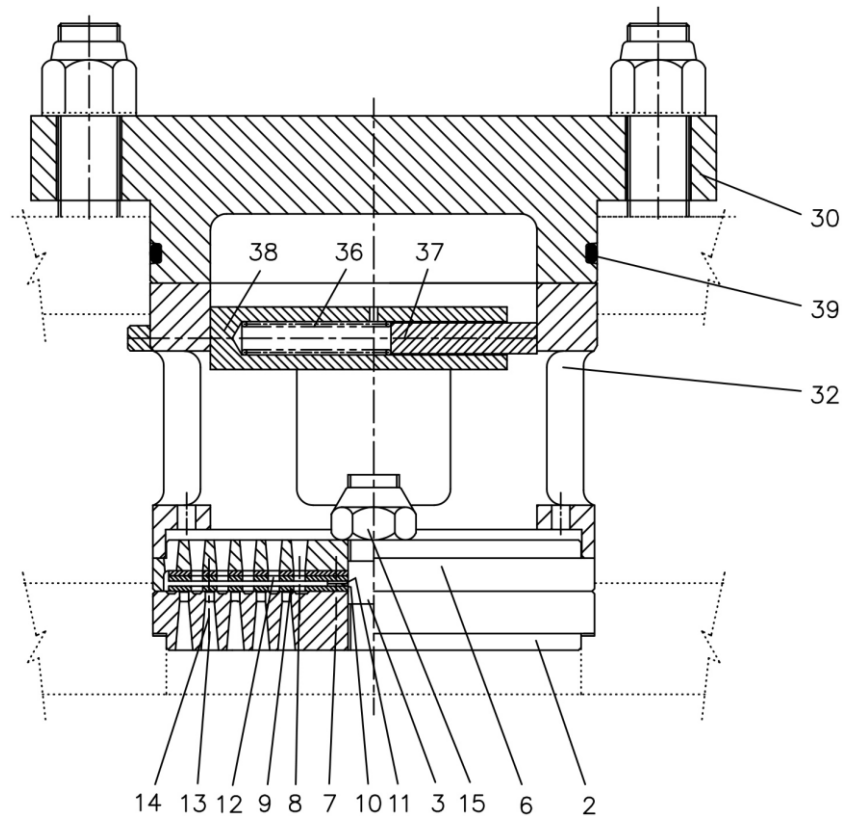

# 70469853 - VALVE DISCHARGE W/ CAGE COVER

No.	Description	Ref Part No.	QTY
-	<b>VALVE DISCHARGE W/ CAGE COVER</b>	<b>70469853</b>	-
36	- SPRING	17271768	1
-	<b>- VALVE DISCHARGE 154HD</b>	<b>17271800</b>	<b>1</b>
-	<b>--- ASSEMBLY SEAT DISCHARGE 154HD</b>	<b>17268830</b>	<b>1</b>
-	---- SEAT DISCHARGE 154HD	17271818	1
3	---- BOLT CENTER 1216	17271826	1
-	---- BOLT LOCK	33055138	1
14	-- SPRING DAMPING	33426156	4
13	-- SPRING	33427006	4
9	-- PLATE VALVE	37284205	1
12	-- PLATE DAMPING	37284270	2
15	-- LOCKNUT	37989621	1
-	<b>-- ASSEMBLY GUARD DISCHARGE</b>	<b>37989811</b>	<b>1</b>
7	---- PIN LOCATING	37054608	1
8	---- PIN LOCATING	37211869	1
6	---- GUARD DISCHARGE	37989829	1
10	-- WASHER LIFT	97193361	1
11	-- WASHER LIFT	97193361	1

## 70469853 - VALVE DISCHARGE W/ CAGE COVER

No.	Description	Ref Part No.	QTY
30	- COVER	17271842	1
32	- CAGE	17271933	1
37	- HANDLE SLIDE	17271867	1
38	- HANDLE GUIDE	17271875	1
39	- O-RING	17271883	1

All manufacturer's names, numbers, photos, product description and/or part numbers are used for reference purposes only & it is not implied that any part listed is the product of these manufacturers. Since improvement are made from time to time, the illustration and specifications are subject to change without notice.